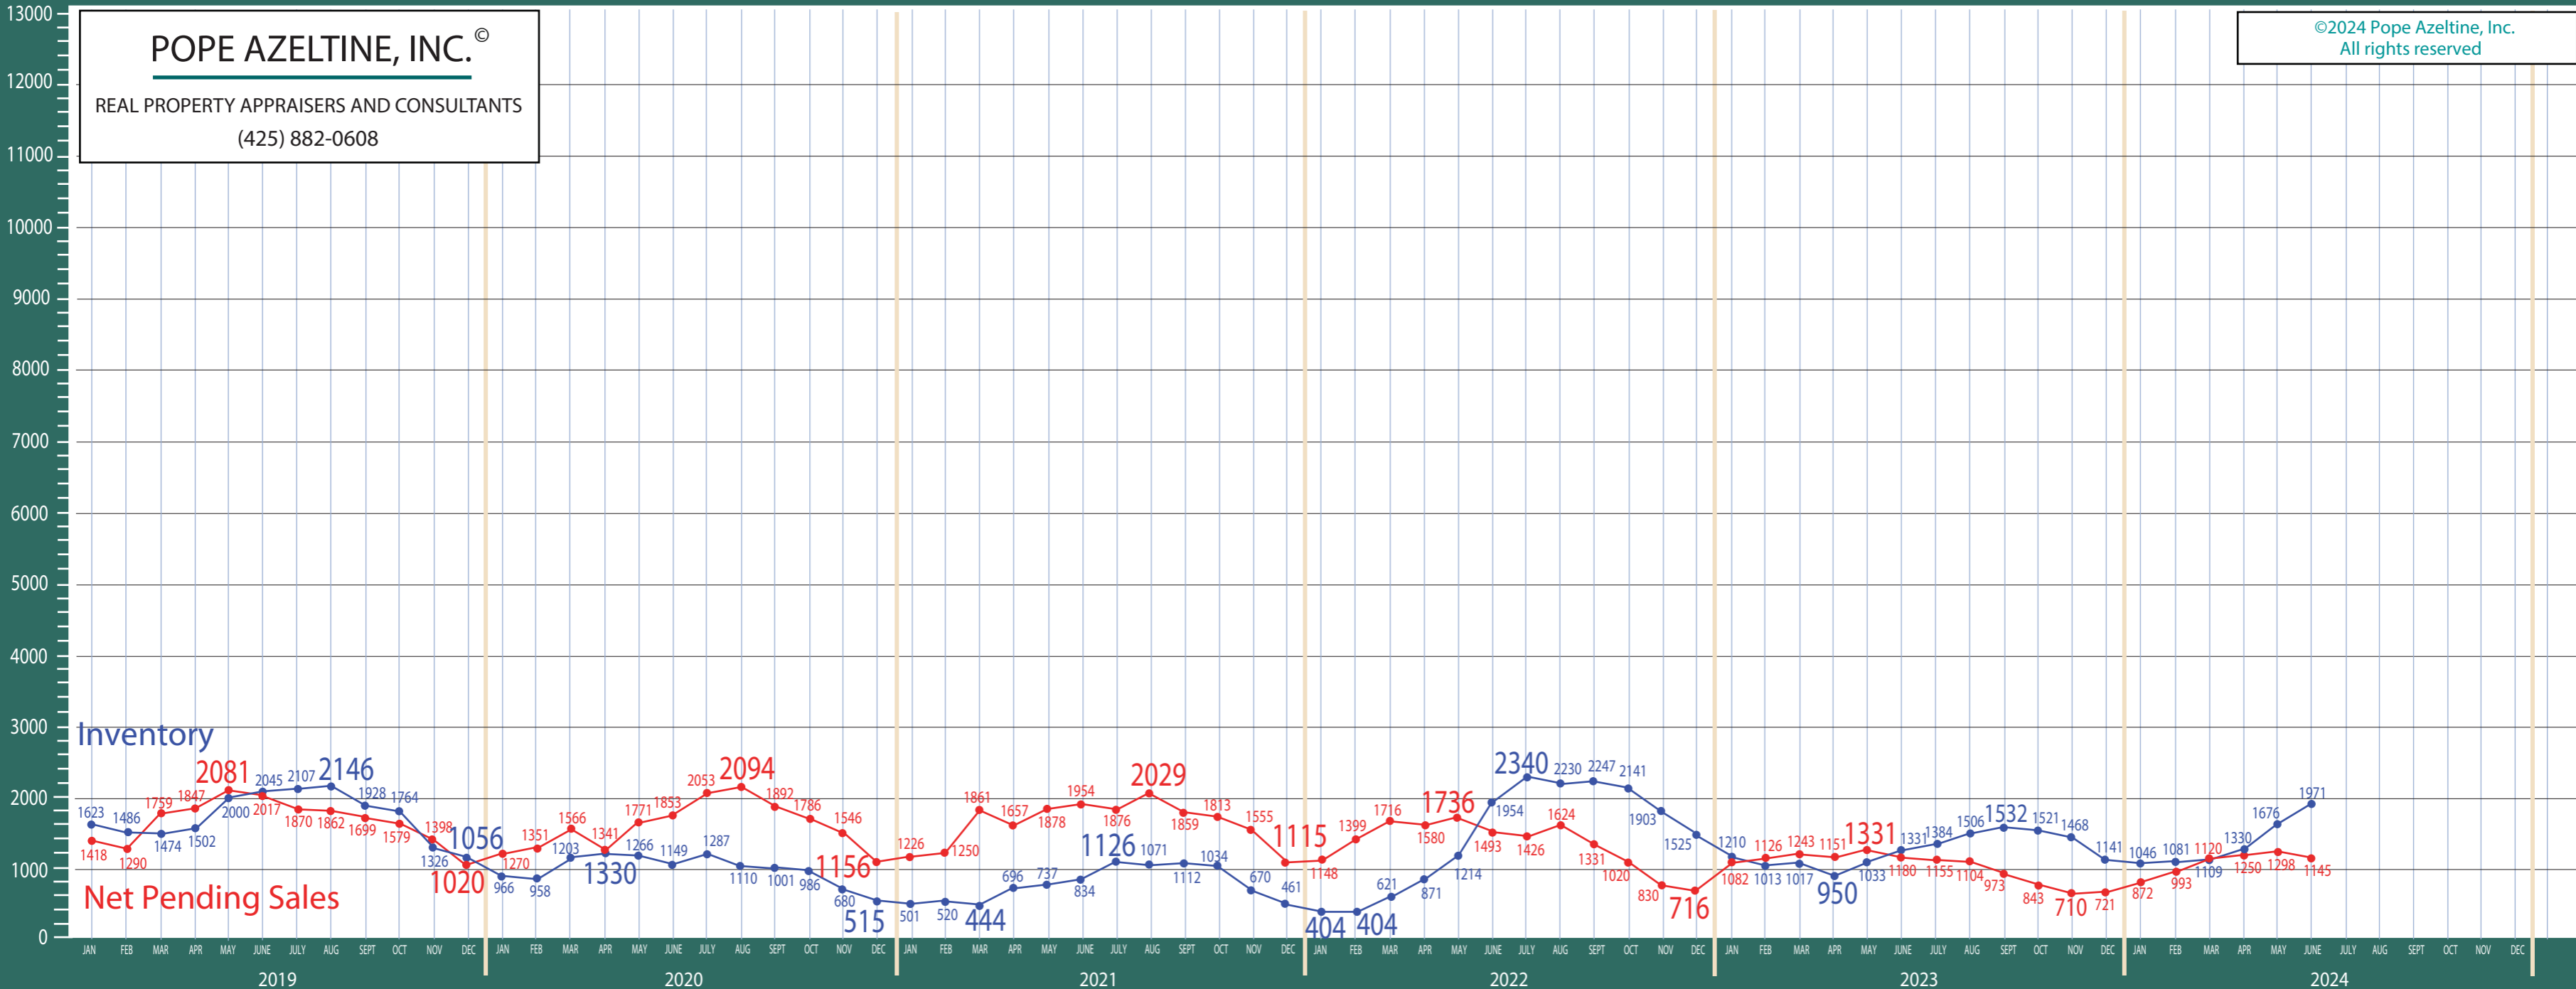

Pierce County

Listing Residential & Condo Only

POPE AZELTINE, INC.®
 REAL PROPERTY APPRAISERS AND CONSULTANTS
 (425) 882-0608

©2024 Pope Azeltine, Inc.
 All rights reserved

Absorption of Inventory

Absorption of Inventory January 2013 - December 2018