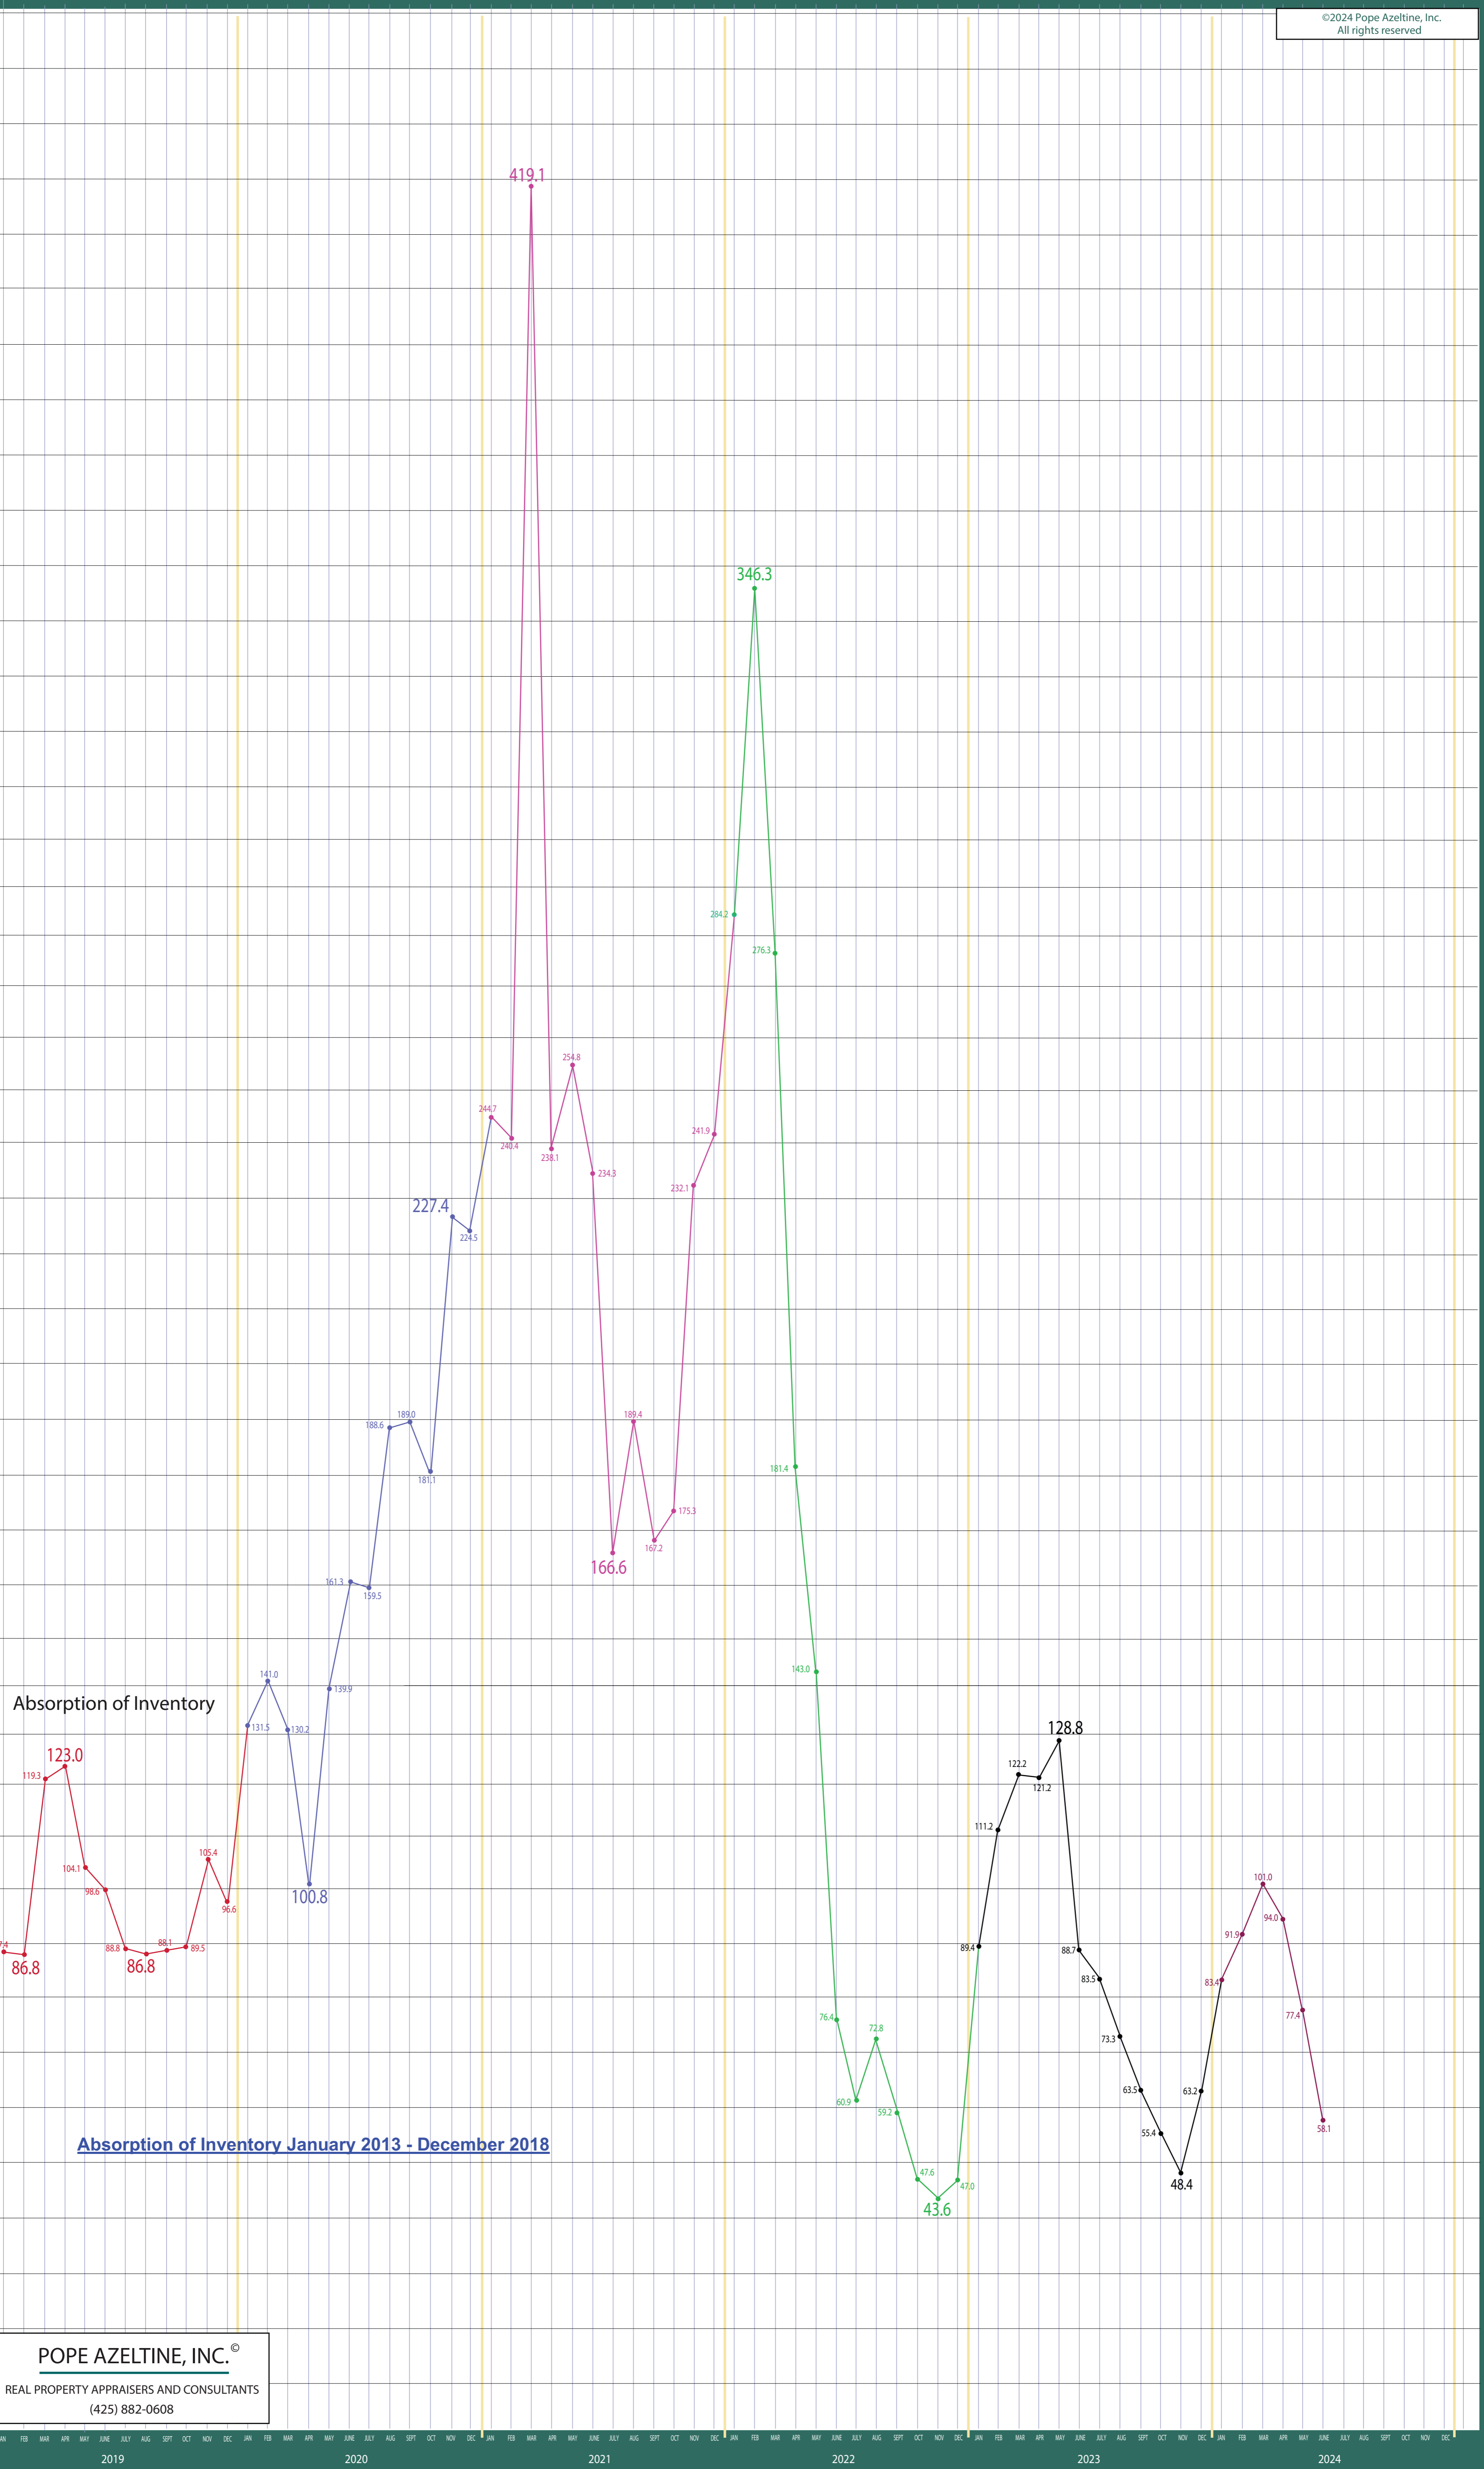

Pierce County

Listing Residential & Condo Only

POPE AZELTINE, INC.®
 REAL PROPERTY APPRAISERS AND CONSULTANTS
 (425) 882-0608

©2024 Pope Azeltine, Inc.
 All rights reserved

Absorption of Inventory

Absorption of Inventory January 2013 - December 2018