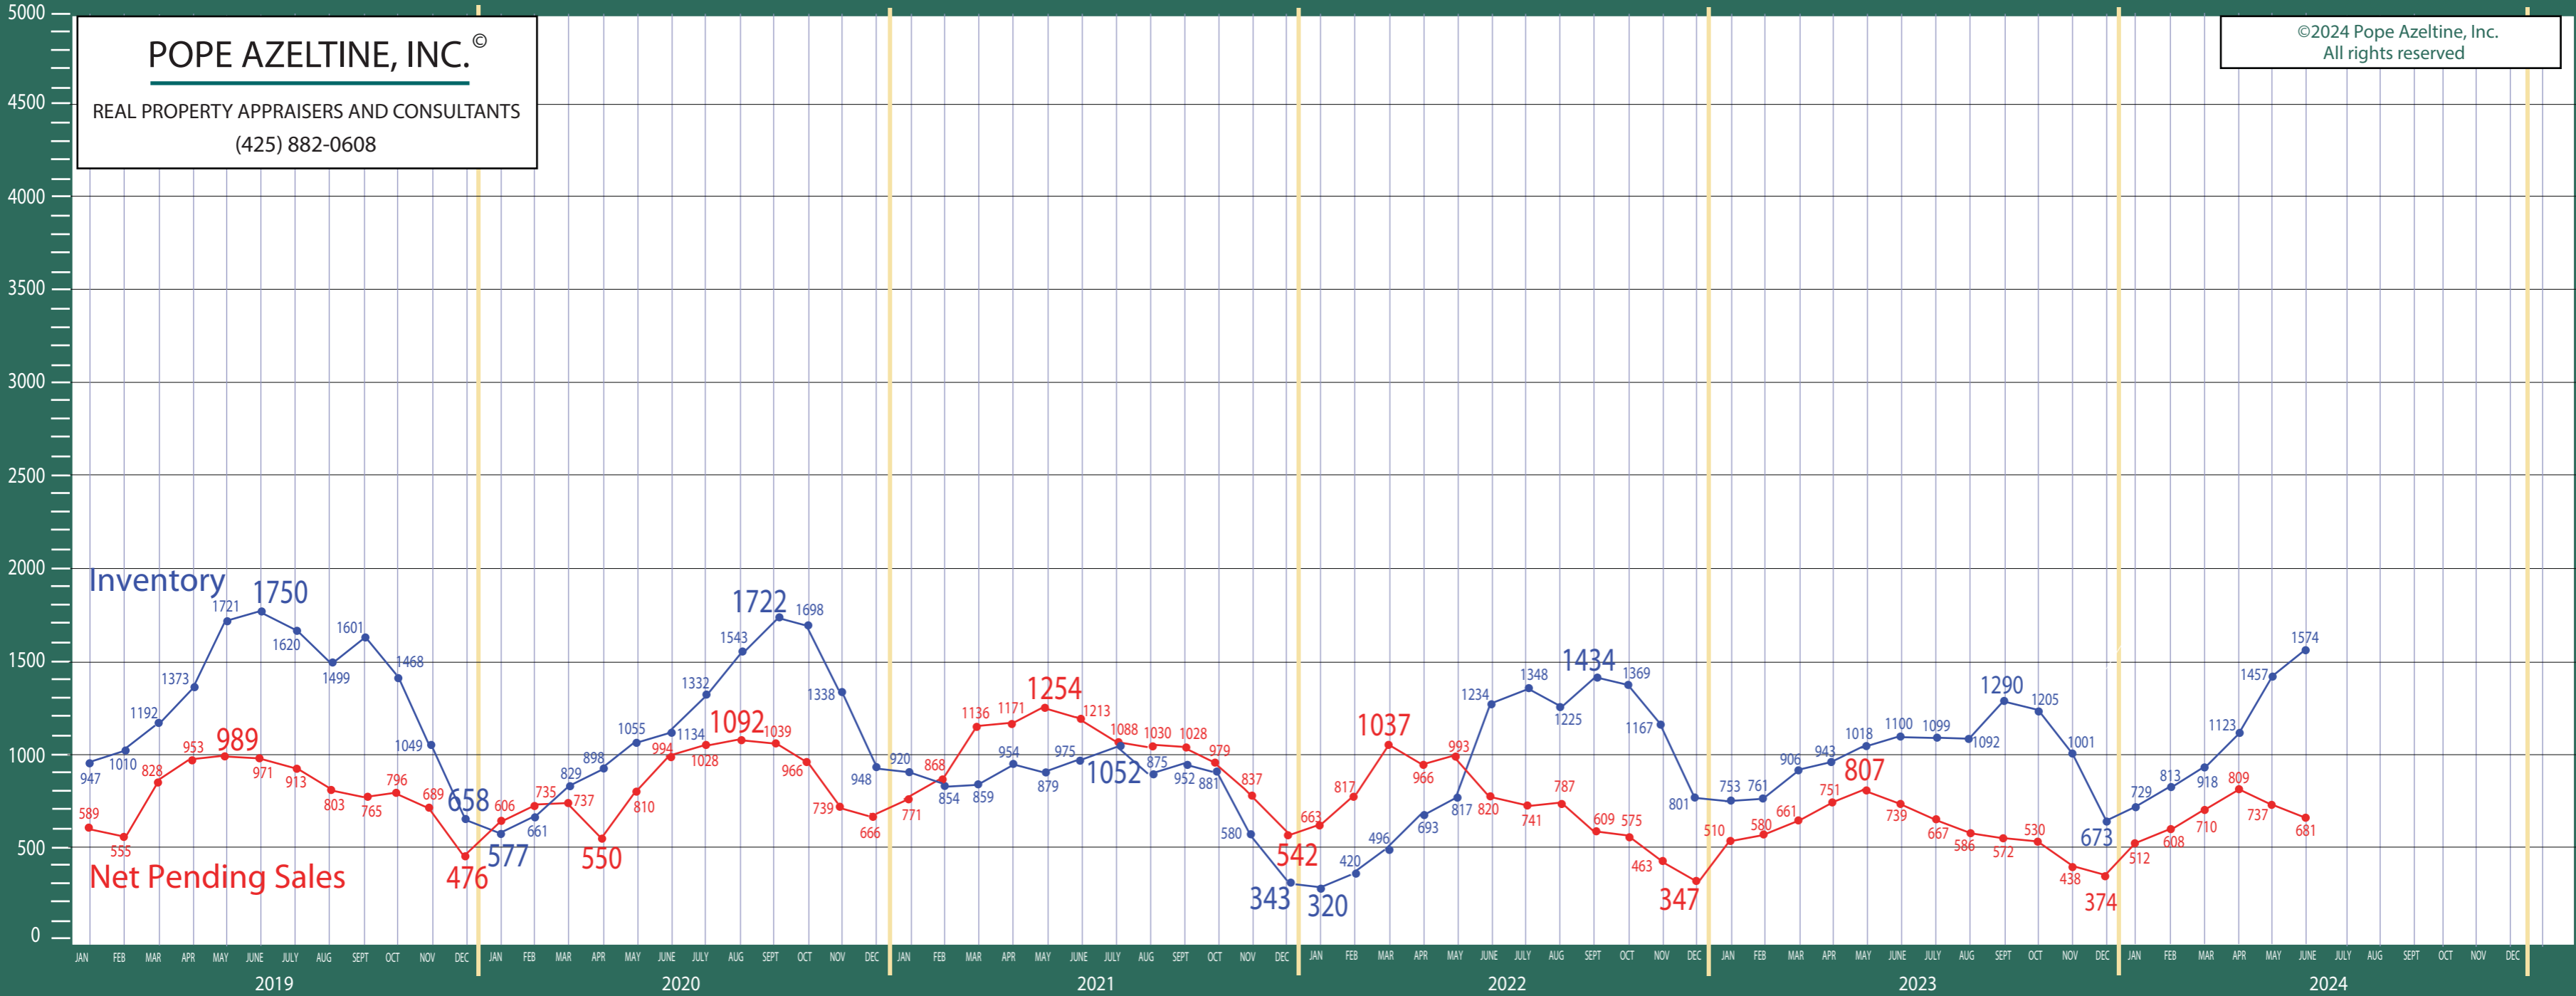

390/700-720 Central/North Seattle

Listing Residential & Condo Only

POPE AZELTINE, INC. ©
 REAL PROPERTY APPRAISERS AND CONSULTANTS
 (425) 882-0608

©2024 Pope Azeltine, Inc.
 All rights reserved

©2024 Pope Azeltine, Inc.
All rights reserved

Absorption of Inventory

Absorption of Inventory January 2013 - December 2018

POPE AZELTINE, INC.®
REAL PROPERTY APPRAISERS AND CONSULTANTS
(425) 882-0608