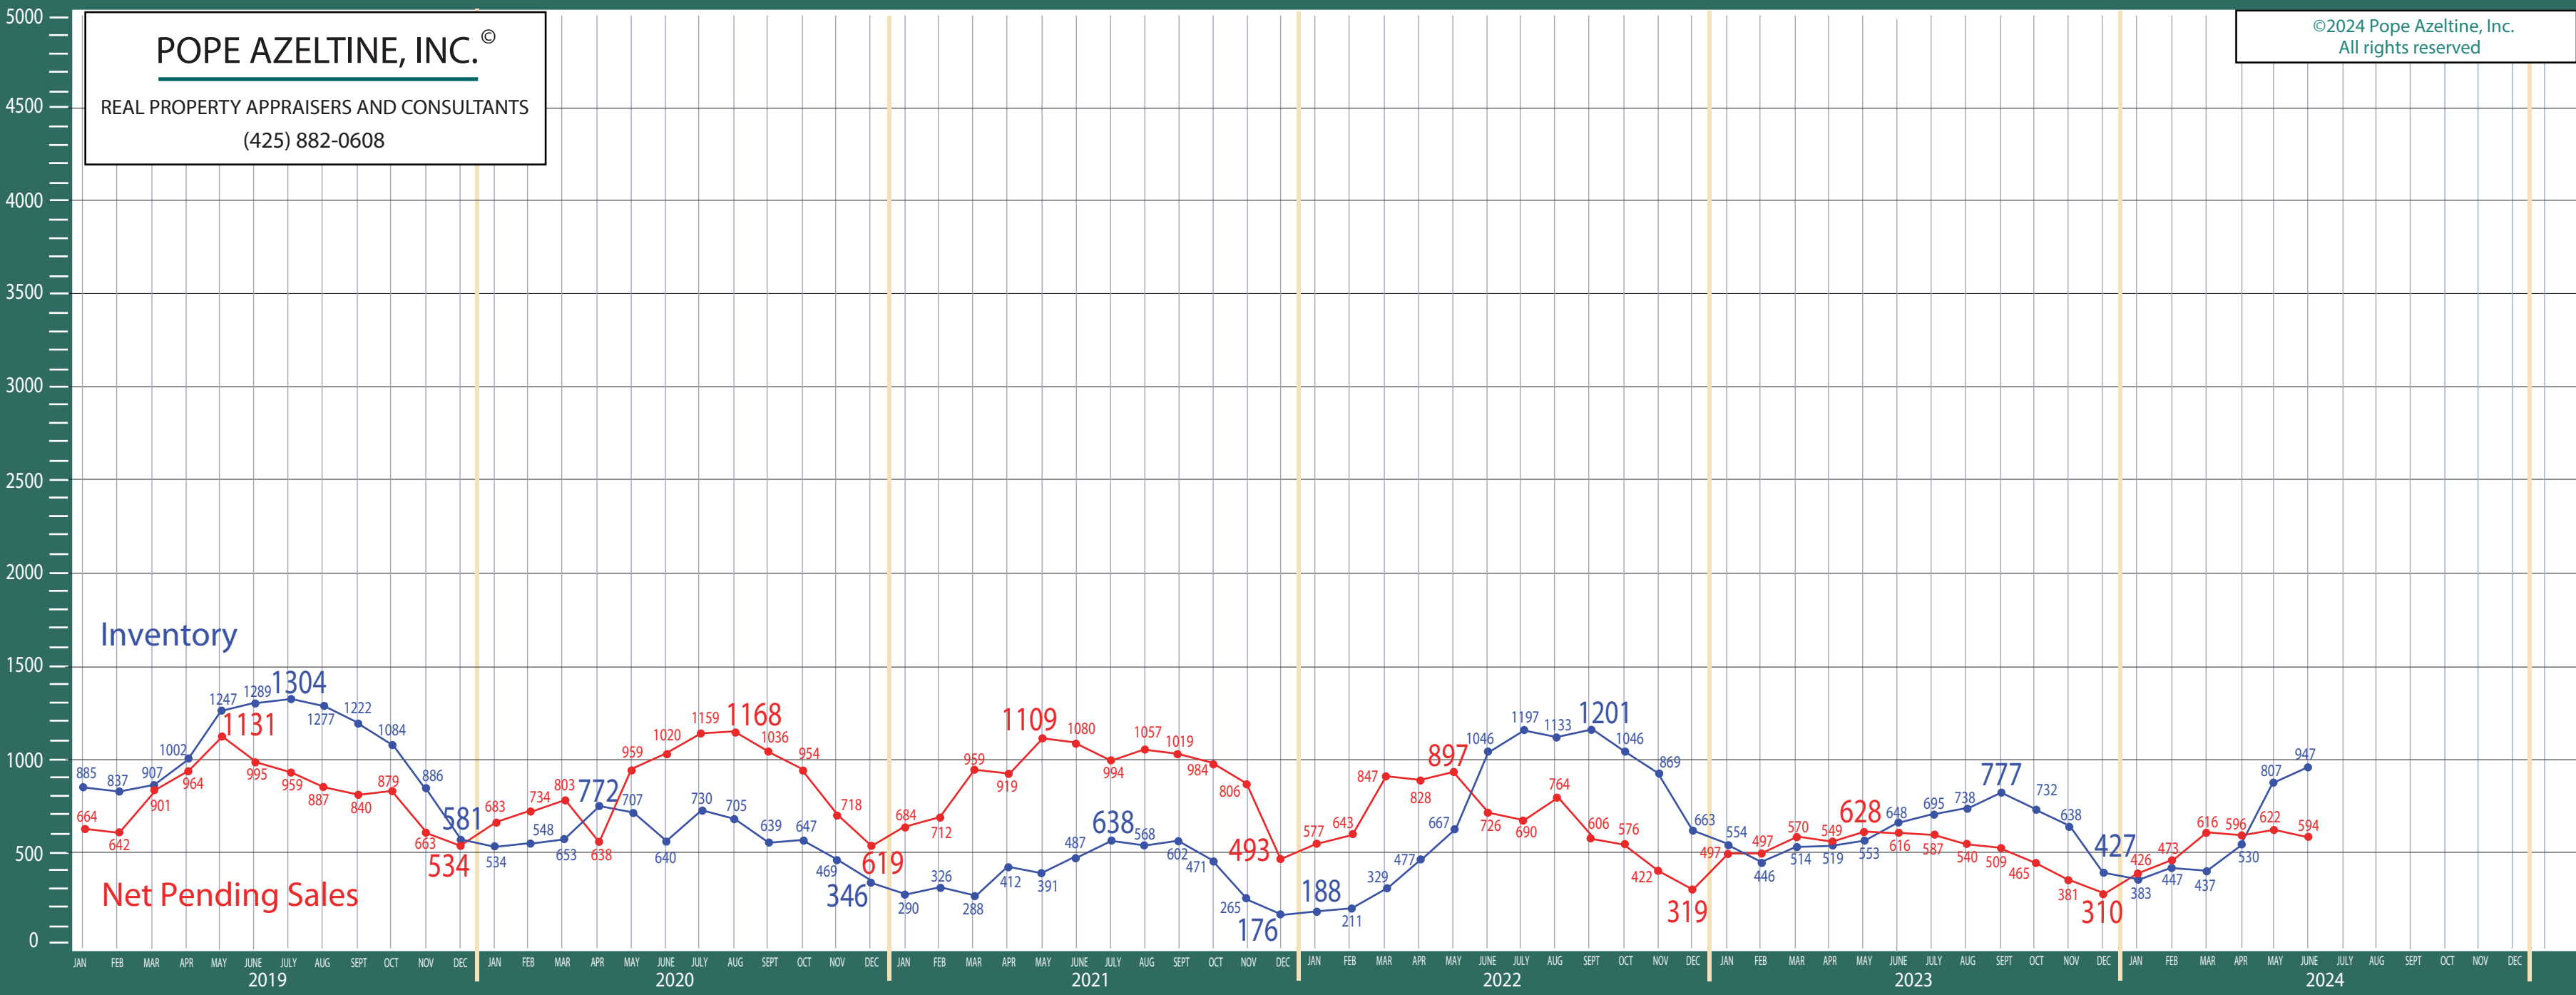

300-385 Auburn, Kent, Renton, South Seattle

Listing Residential & Condo Only

POPE AZELTINE, INC.®
 REAL PROPERTY APPRAISERS AND CONSULTANTS
 (425) 882-0608

©2024 Pope Azeltine, Inc.
 All rights reserved

©2024 Pope Azeltine, Inc.
All rights reserved