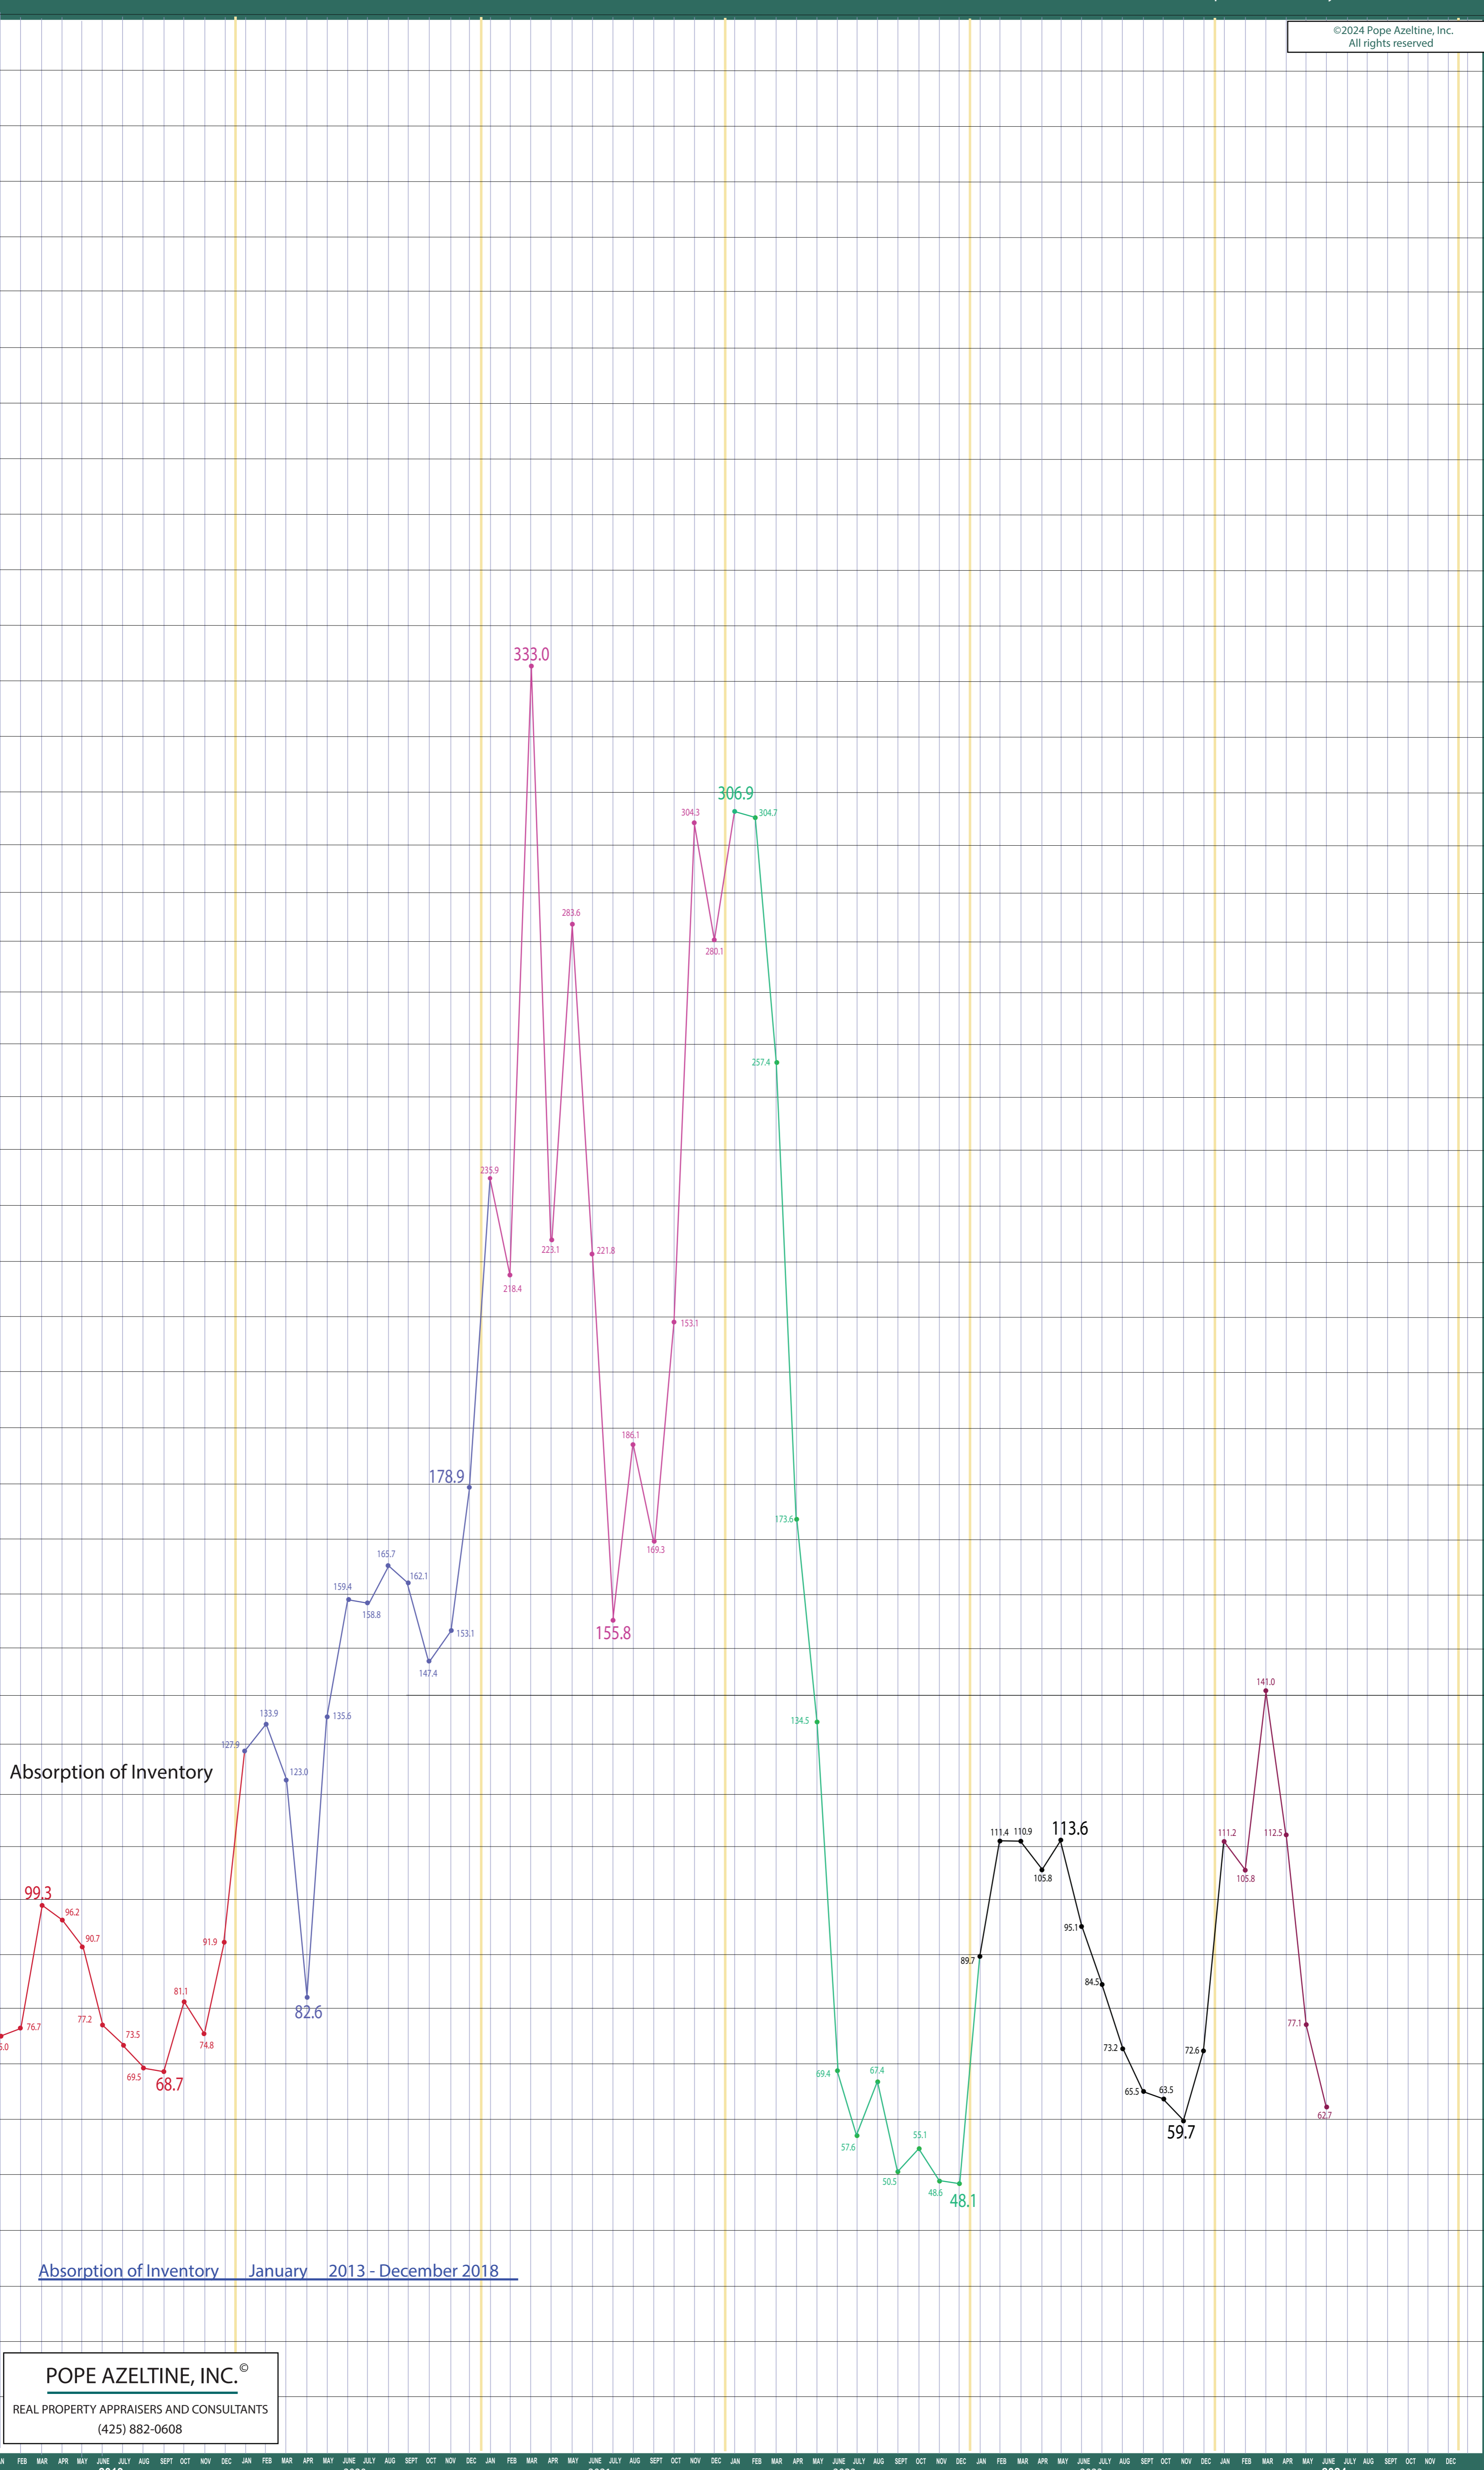

300-385 Auburn, Kent, Renton, South Seattle

Listing Residential & Condo Only

POPE AZELTINE, INC.®
 REAL PROPERTY APPRAISERS AND CONSULTANTS
 (425) 882-0608

©2024 Pope Azeltine, Inc.
 All rights reserved

©2024 Pope Azeltine, Inc.
All rights reserved

Absorption of Inventory

Absorption of Inventory January 2013 - December 2018

POPE AZELTINE, INC.®
 REAL PROPERTY APPRAISERS AND CONSULTANTS
 (425) 882-0608